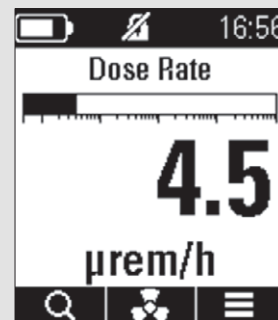

SYSTEM INTERFACE

Display & alerts	Memory LCD black and white display
Communication	USB 2.0; mini-B socket; Bluetooth® ≤10m range (removable)
Data storage	30MB internal memory; up to 5000 spectra
Training requirements	<10 mins for operator; 1 day for advanced user
Connectivity	Online mobile app available (Android, iPhone)
Software	On-board webserver software

PHYSICAL FEATURES

Dimensions (L x W x H)	14,5 x 5,6 x 4,8 cm
Weight	≤0,4 kg

Dose rate mode

Radioisotope identification

Neutron detection

HTDS

Parc d'Activités du Moulin de Massy - 3 rue du Saule Trapu
BP246 - 91882 Massy Cedex France